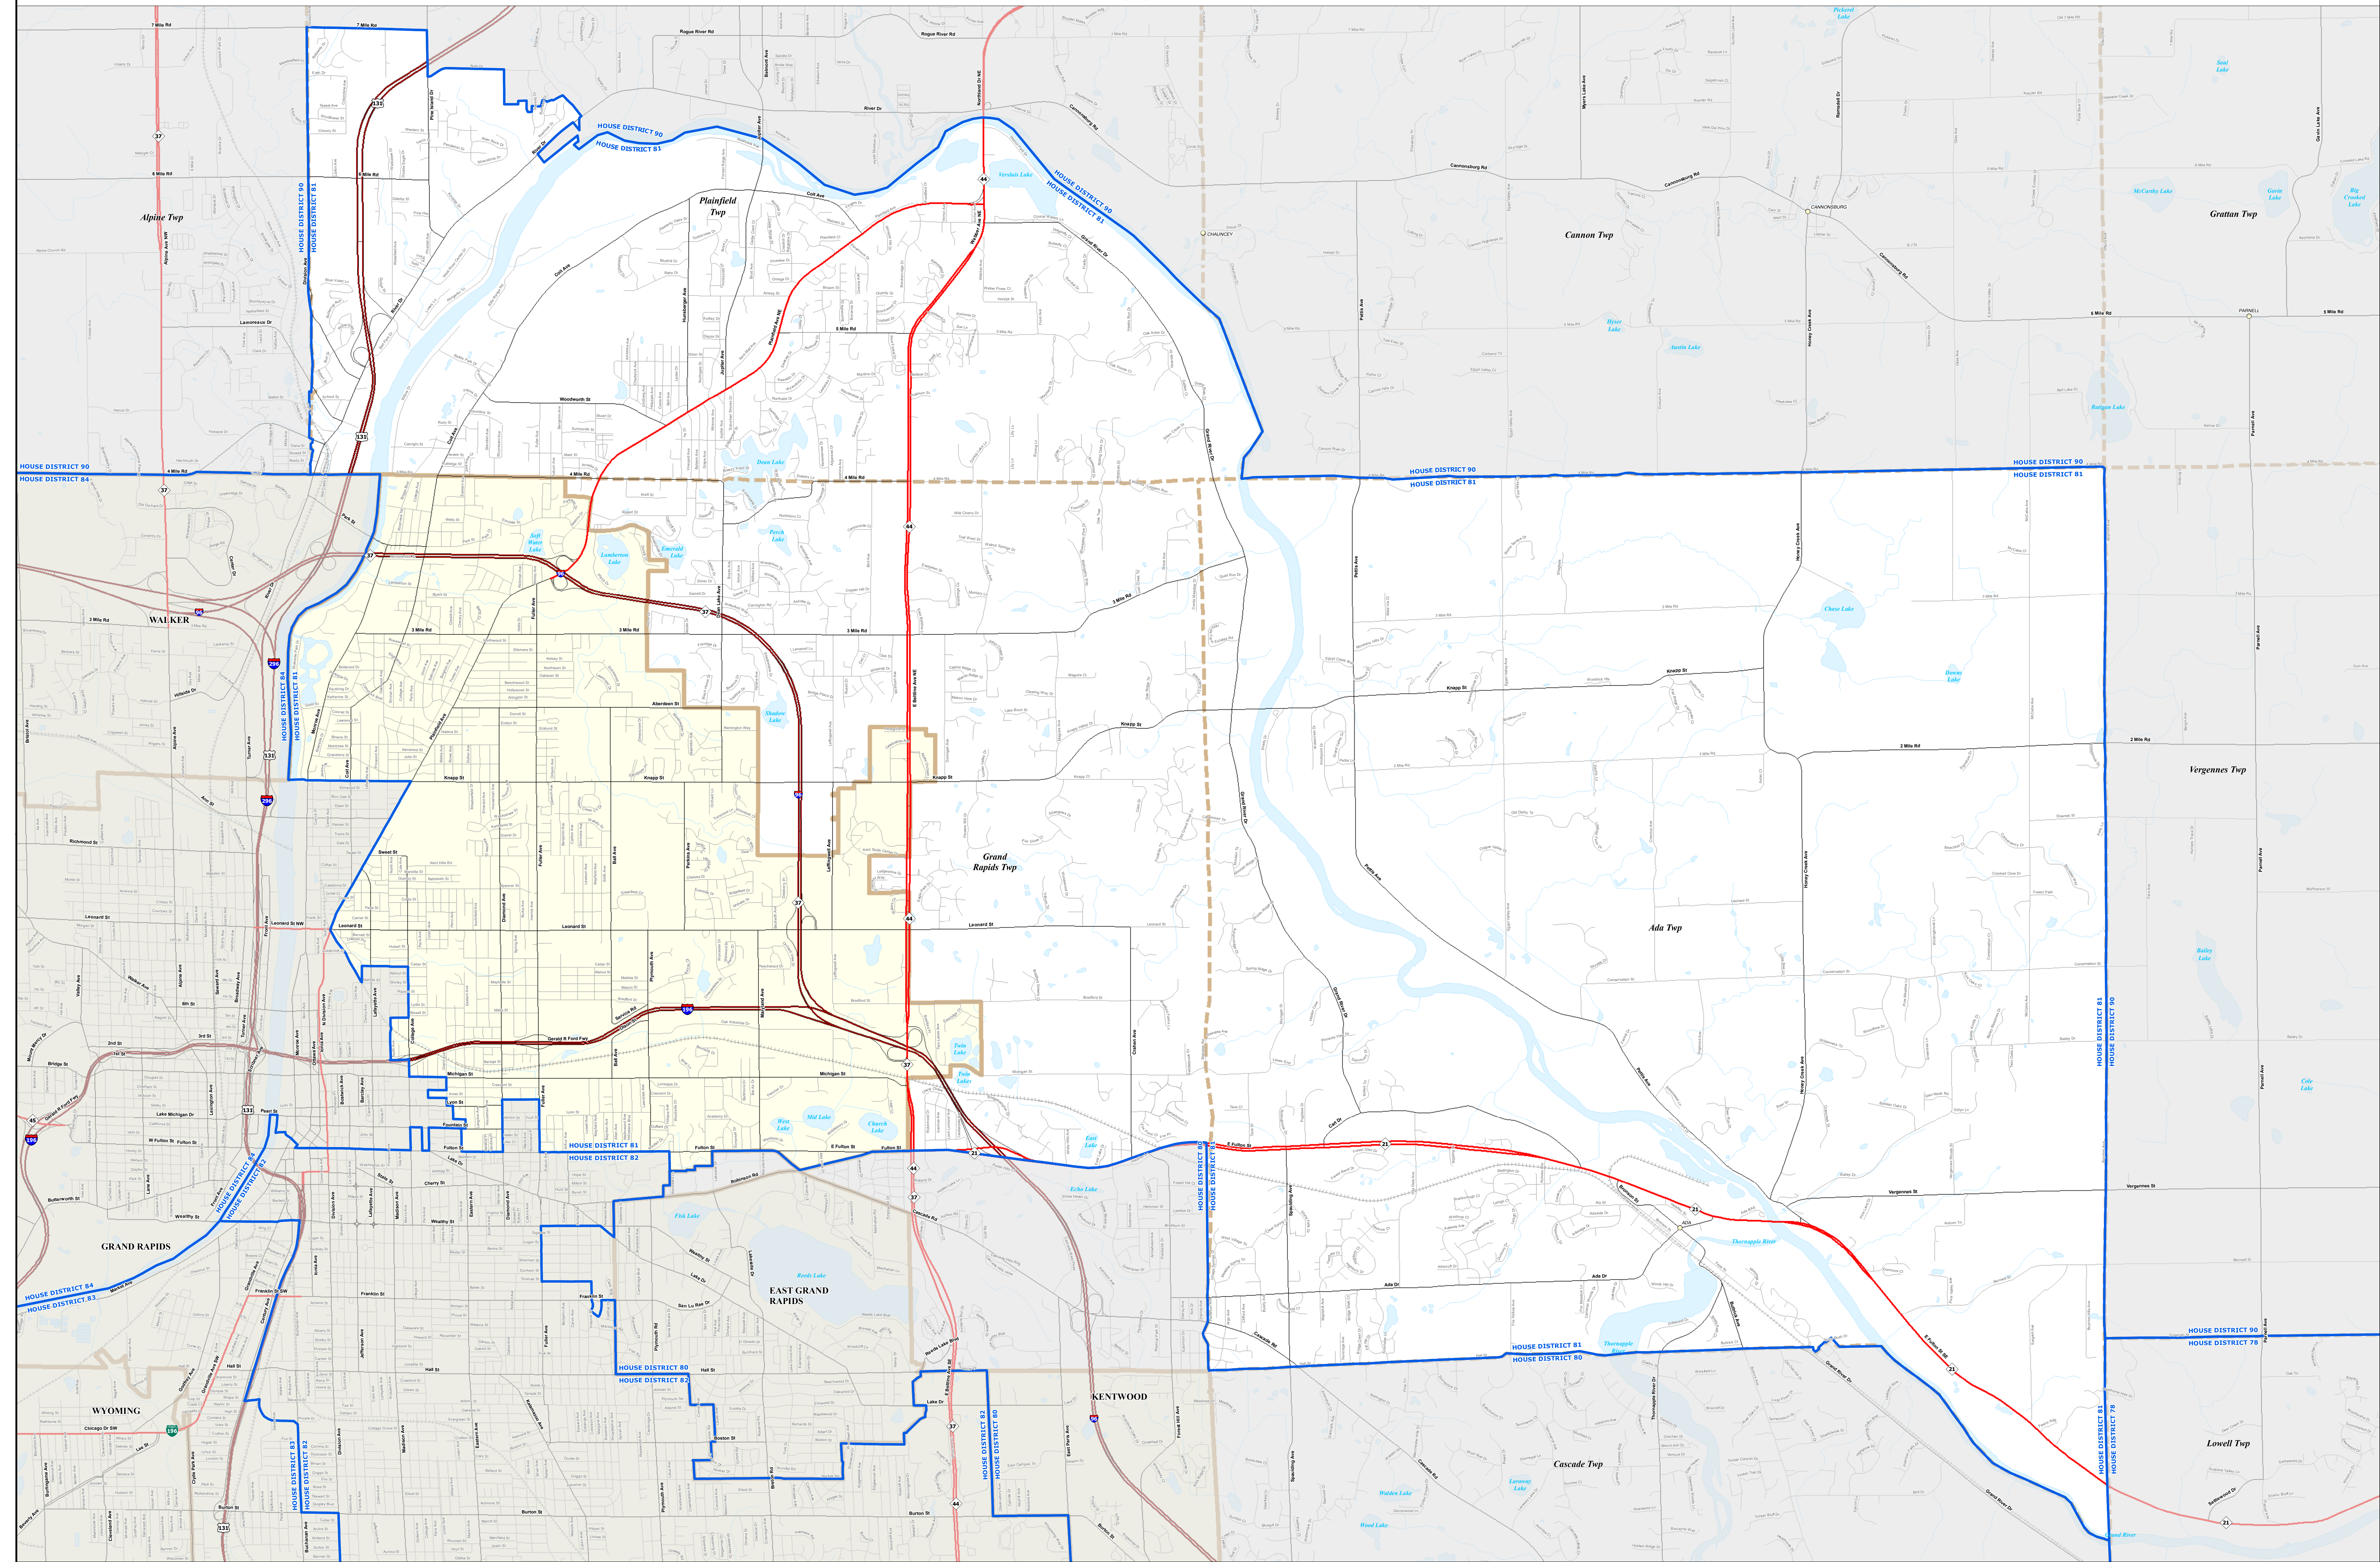

MICHIGAN STATE HOUSE DISTRICT 81

2021 Apportionment Plan

0 1 2 Miles

Legend			
	House District		Township
	City		County
	Village		State
	Unincorporated Place		Freeway
			Highway
			Primary Road
			Local Road
			Railroad
			Water Feature
			River, Stream, or Drain